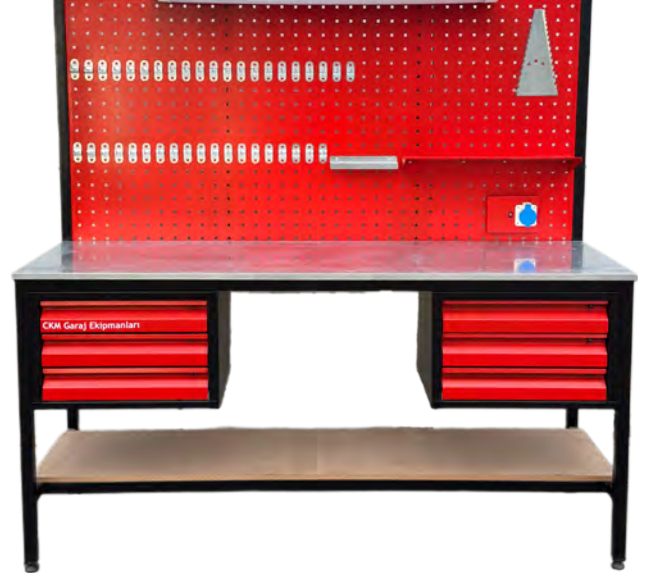

2024 FİYAT LİSTESİ OCAK

Ürün Kodu : TTR4406
Çalışma Masası 2 Mt 6 Çekmece

Product : TTR4406
Workbench 2 Mt 6 Drawers

Teknik Özellikler :

Masa Geniřliđi : 1950 mm

Derinlik : 670 mm

Masa Tablası Yüksekliđi : 870 mm

Üst Tabla : 18 mm MDF, Üzeri 0.8 mm Galvaniz Sac Kaplama

Çekmece Adet ve Ölçüsü : 6 ad x 100 mm

Çekmece Ray Sistemi : Teleskopik / Mandallı

Led Lamba : 1 Adet

Elektrik Düğmesi : 1 Adet

Asma Kancası : 40 Adet

Tornavidalık : 1 Adet

Anahtarlık : 1 Adet

Net Ağırlık : 120 Kg

Açılmaya Karşı Yaylı Kilit Sistemi
Spring Lock System Against Opening

FİYAT - PRICE : 725 $

Technical Specifications :

Table Width: 1950 mm

Depth: 670 mm

Table Top Height: 870 mm

Top Table: 18 mm MDF, 0.8 mm Galvanized Sheet Coating

Drawer Quantity and Dimension: 6 x 100 mm

Drawer Rail System: Telescopic / Latched

Led Lamp: 1 piece

Electric Button: 1 Piece

Hanging Hook: 40 Pieces

Screwdriver holder: 1 piece

Keychain: 1 Piece

Net Weight: 120 kg